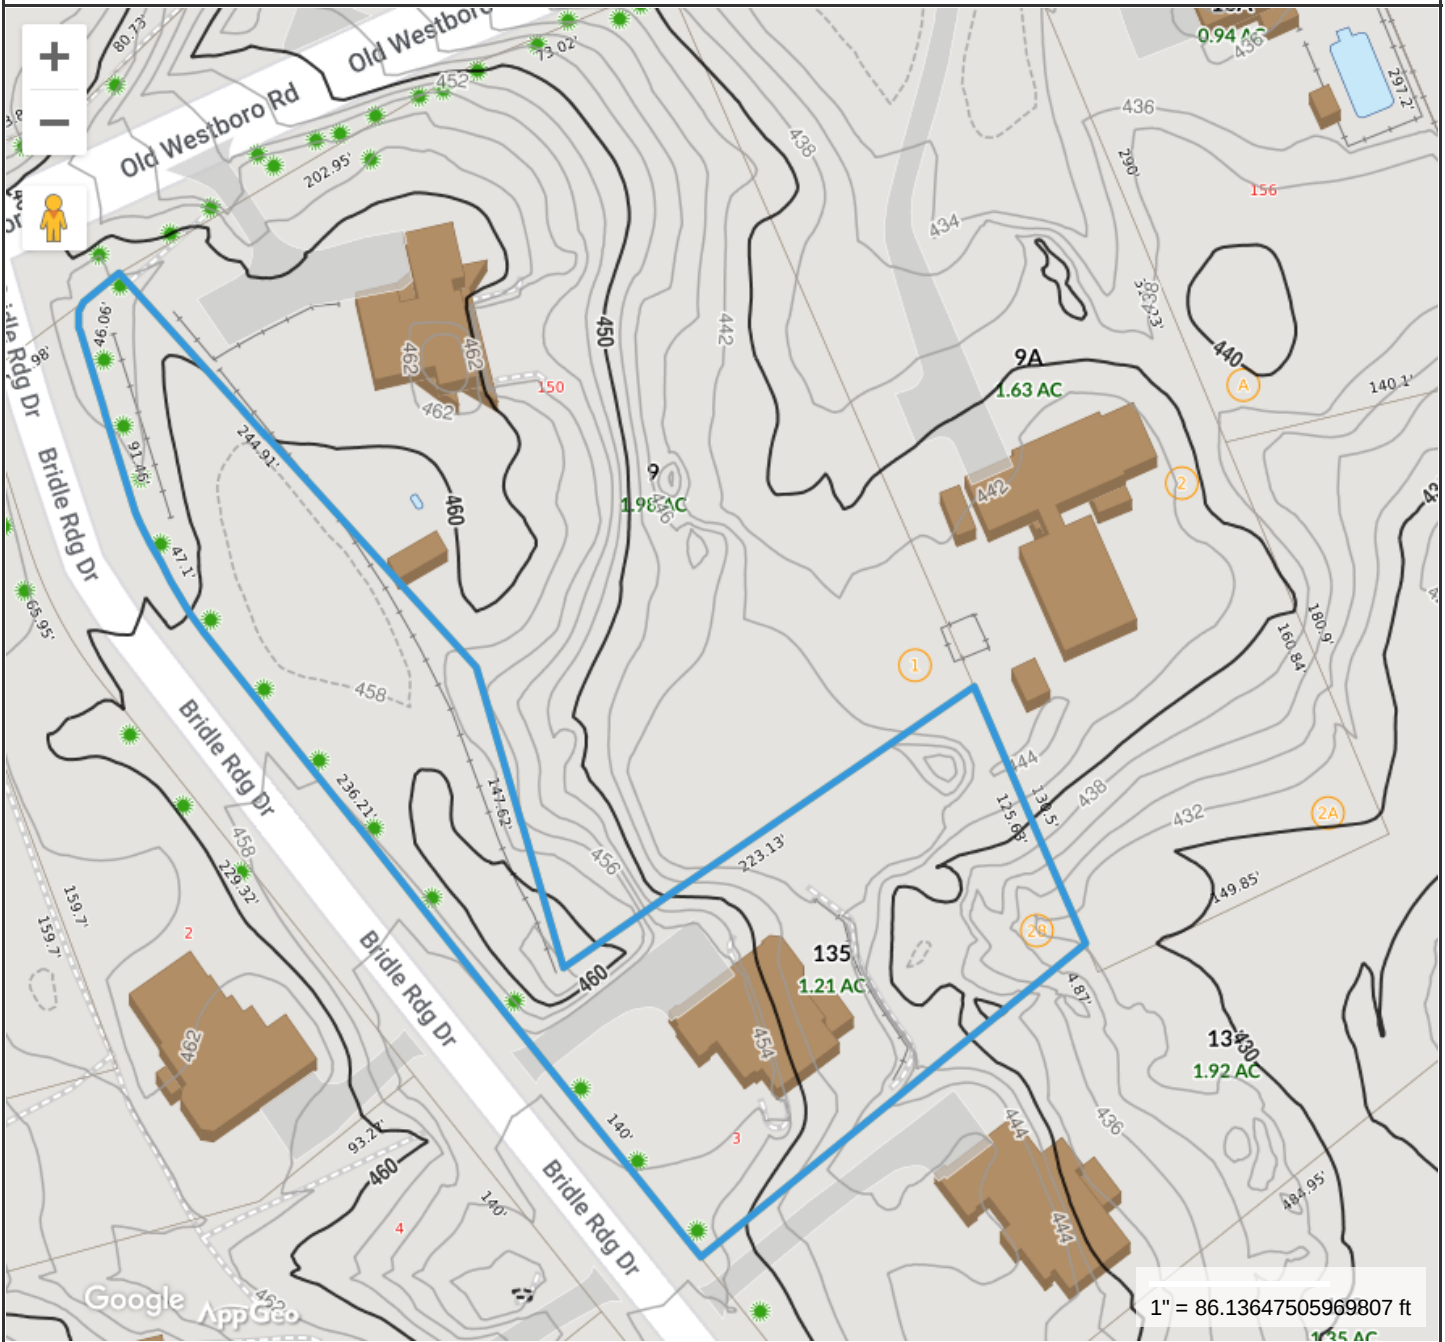

3 Bridle Ridge - Topo

Property Information

Property ID 023.0-0000-0135.0
Location 3 BRIDLE RIDGE DRIVE
Owner CAPMAN NICHOLAS

**MAP FOR REFERENCE ONLY
NOT A LEGAL DOCUMENT**

Town of Grafton, MA makes no claims and no warranties, expressed or implied, concerning the validity or accuracy of the GIS data presented on this map.

Geometry updated 12/2022
Data updated 12/2022

Print map scale is approximate. Critical layout or measurement activities should not be done using this resource.

Map Theme Legends

Topography

Contours

-  Major Index Contours
-  Major Index Depressions
-  Minor Contours
-  Minor Depressions