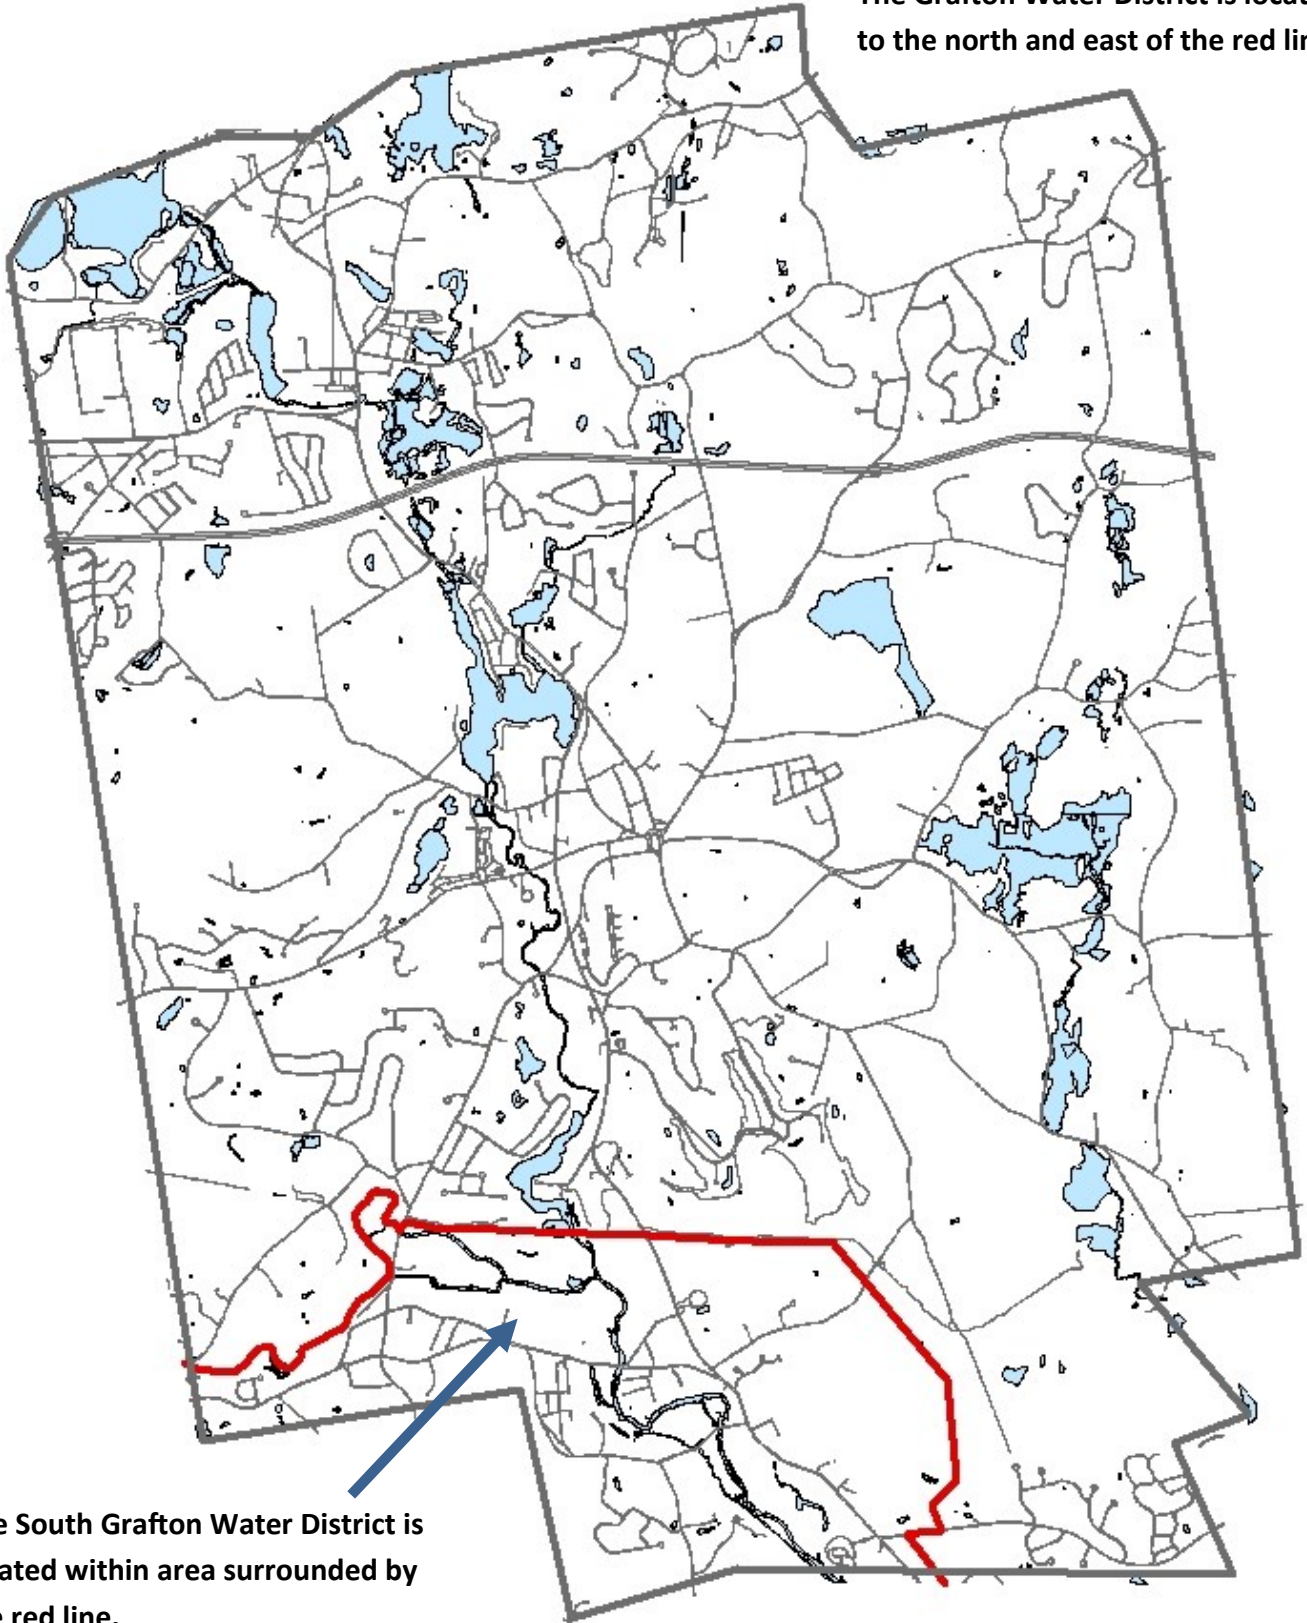

Town of Grafton, MA

Grafton Water District & South Grafton Water District

The Grafton Water District is located to the north and east of the red line.

The South Grafton Water District is located within area surrounded by the red line.

Please Note: Not all properties are served by the water systems. Please contact each District office for more information. This map is for general reference only.