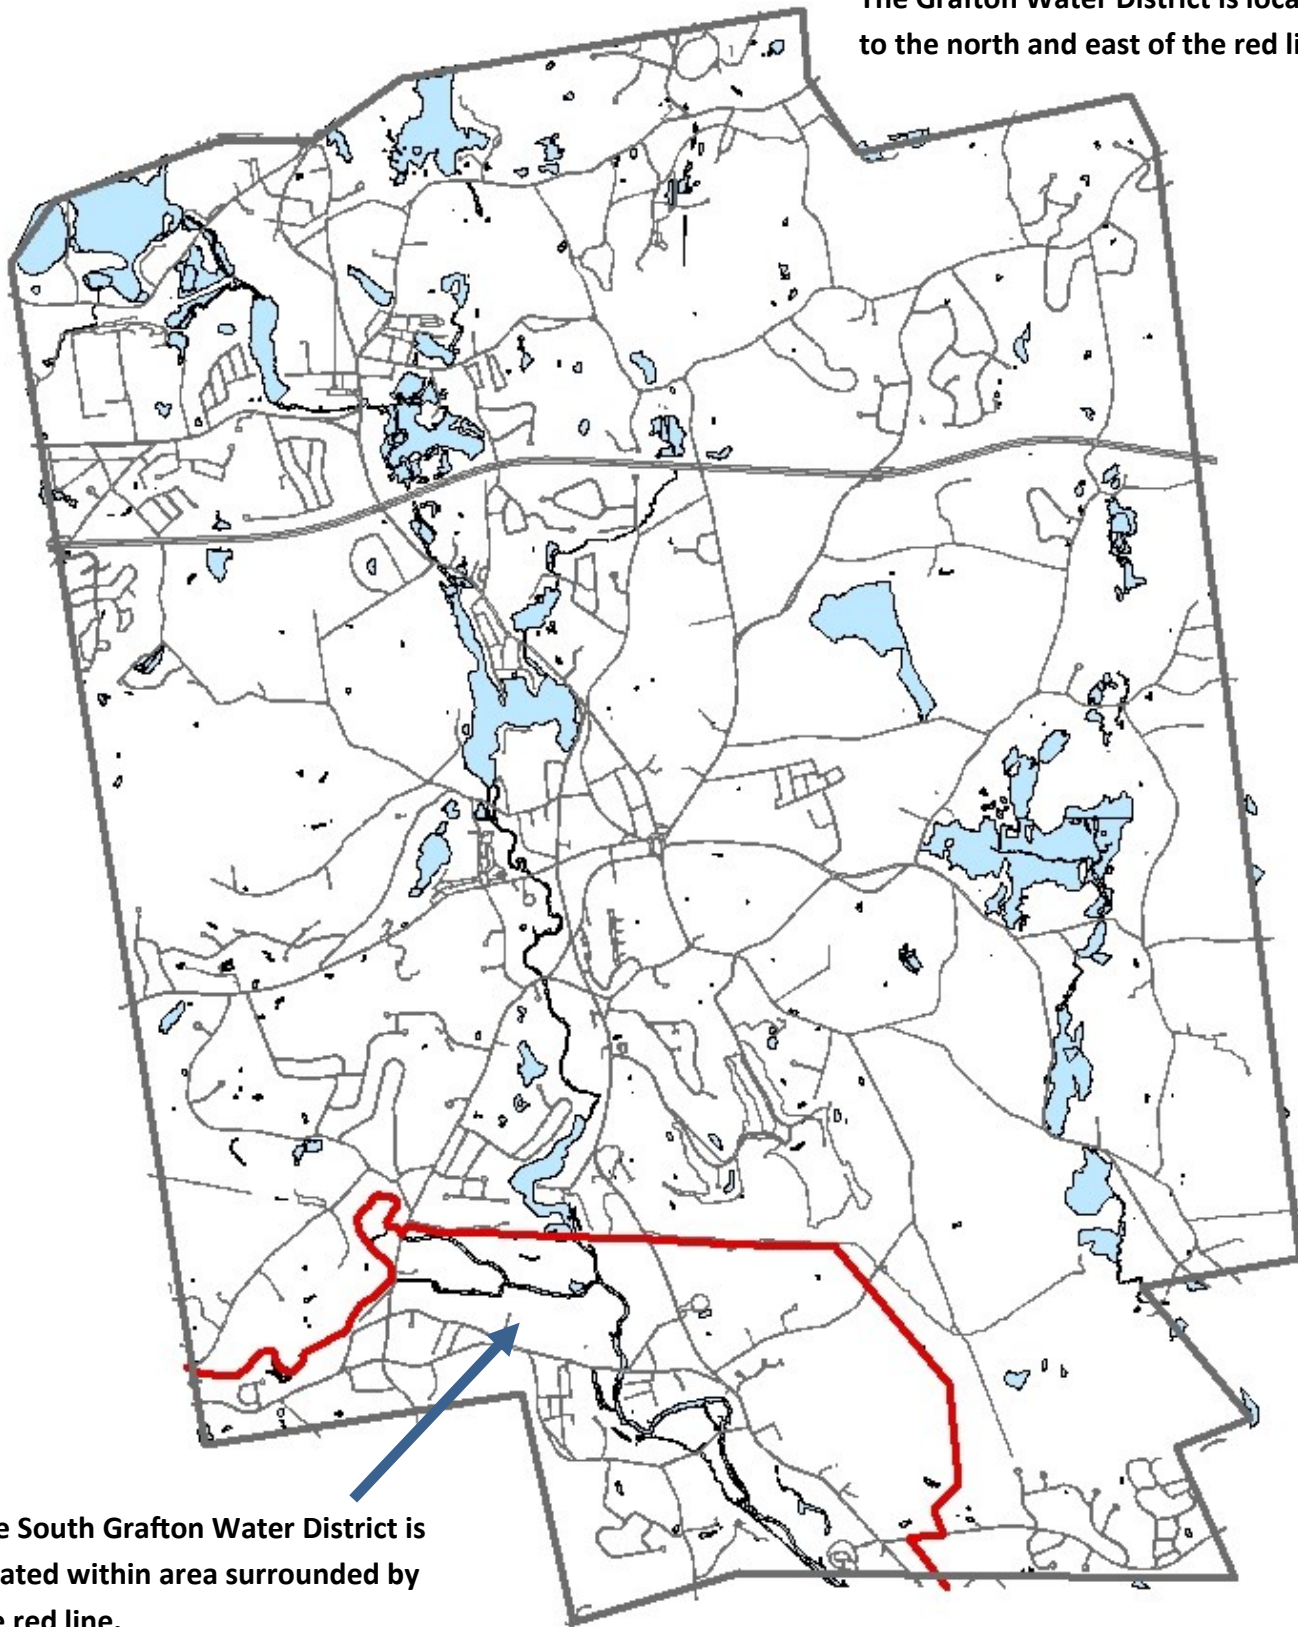

Town of Grafton, MA

Grafton Water District & South Grafton Water District

The Grafton Water District is located to the north and east of the red line.

The South Grafton Water District is located within area surrounded by the red line.

Please Note: Not all properties are served by the water systems. Please contact each District office for more information. This map is for general reference only.